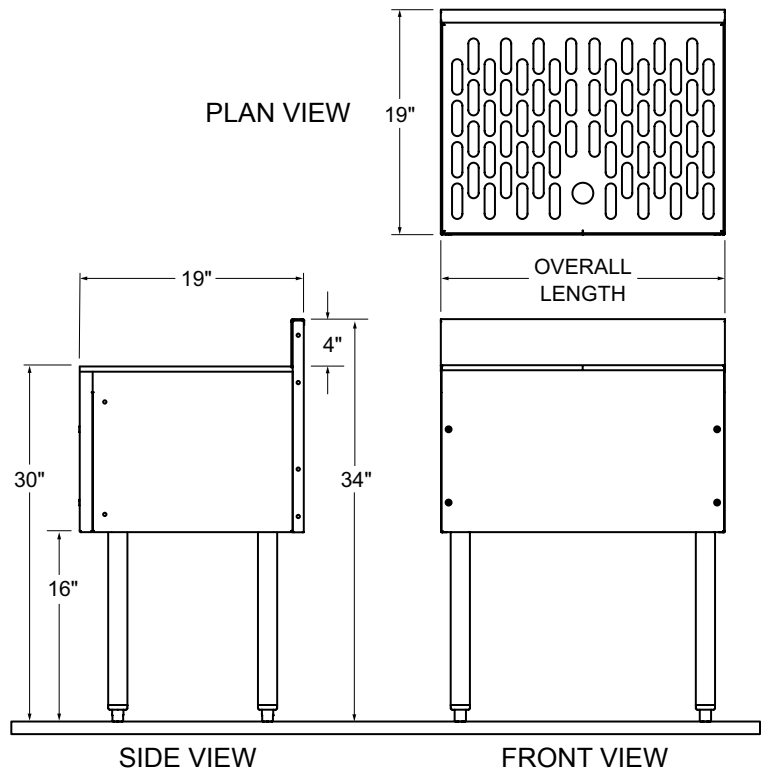

- 20 gauge stainless steel

Project: _____	AIA# _____
Item #: _____ Qty: _____	SIS# _____
Model #: _____	

Drainboards

C-DB

See reverse side for model number key

Standard Features

- All stainless steel construction
- Adjustable stainless steel bullet feet
- Corrugated work surface
- One-piece seamless top and backsplash featuring 1/4" radius corners for easy cleaning
- Standard models available in 6" incremental lengths from 12" to 48"
- 24" deep models provide a larger drainboard storage area not just a deck extension on the back of the 19" deep model

Choice Drainboards

Dimensional Information

“A” Depth-19” Deep Models

Model Number	Overall Length
C-DBA-12	12"
C-DBA-18	18"
C-DBA-24	24"
C-DBA-30	30"
C-DBA-36	36"
C-DBA-42	42"
C-DBA-48	48"

“B” Depth-24” Deep Models

Model Number	Overall Length
C-DBB-12	12"
C-DBB-18	18"
C-DBB-24	24"
C-DBB-30	30"
C-DBB-36	36"
C-DBB-42	42"
C-DBB-48	48"