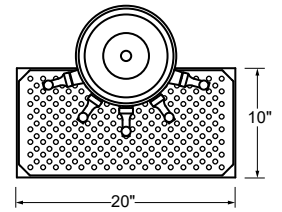

ZT-4-PB
(handles not included)

NOTE: To convert standard faucet to stout style faucet, specify accessory model number BT-CFG and add \$270 List per faucet.

*NOTE: Zeus Towers are manufactured to order and are not returnable.
**NOTE: Brass finish towers provided with mirror finish drain pan and brass finish perforated insert

Plan View

Side Elevation

ZEUS TOWERS WITH DRAIN PAN AND 72" RESTRICTION LINES

MIRROR FINISH		POLISHED BRASS FINISH**		FAUCETS	WGT	WIDTH	SYSTEM TYPE
MODEL	LIST	MODEL	LIST				
ZT-3-MF	\$6,530	ZT-3-PB	\$6,646	3	48#	20"	Air Cooled
ZT-3-MFR	\$6,575	ZT-3-PBR	\$6,691	3	48#	20"	Glycol
ZT-4-MF	\$6,688	ZT-4-PB	\$6,804	4	48#	20"	Air Cooled
ZT-4-MFR	\$7,021	ZT-4-PBR	\$7,137	4	48#	20"	Glycol
ZT-5-MF	\$6,927	ZT-5-PB	\$7,042	5	101#	20"	Air Cooled
ZT-5-MFR	\$7,420	ZT-5-PBR	\$7,536	5	101#	20"	Glycol

PRODUCT INFORMATION (see ZT Spec Sheet for complete details)

STANDARD FEATURES

- 1/4" stainless steel shanks with 3/16" restriction lines
- All stainless steel faucets
- Surface-mount, stainless steel drain pan with removable, perforated insert