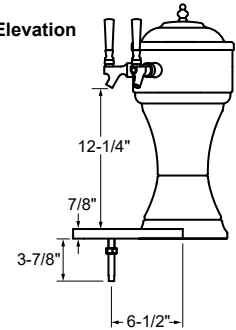

ZT-4-PB
(handles not included)

NOTE: To convert standard faucet to stout style faucet, specify accessory model number BT-CFG and add \$270 List per faucet.

*NOTE: Zeus Towers are manufactured to order and are not returnable.
**NOTE: Brass finish towers provided with mirror finish drain pan and brass finish perforated insert

Plan View

Side Elevation

ZEUS TOWERS WITH DRAIN PAN AND 72" RESTRICTION LINES

MIRROR FINISH		POLISHED BRASS FINISH**		FAUCETS	WGT	WIDTH	SYSTEM TYPE
MODEL	LIST	MODEL	LIST				
ZT-3-MF	\$6,530	ZT-3-PB	\$6,646	3	48#	20"	Air Cooled
ZT-3-MFR	\$6,575	ZT-3-PBR	\$6,691	3	48#	20"	Glycol
ZT-4-MF	\$6,688	ZT-4-PB	\$6,804	4	48#	20"	Air Cooled
ZT-4-MFR	\$7,021	ZT-4-PBR	\$7,137	4	48#	20"	Glycol
ZT-5-MF	\$6,927	ZT-5-PB	\$7,042	5	101#	20"	Air Cooled
ZT-5-MFR	\$7,420	ZT-5-PBR	\$7,536	5	101#	20"	Glycol

PRODUCT INFORMATION (see ZT Spec Sheet for complete details)

STANDARD FEATURES

- 1/4" stainless steel shanks with 3/16" restriction lines
- All stainless steel faucets
- Surface-mount, stainless steel drain pan with removable, perforated insert