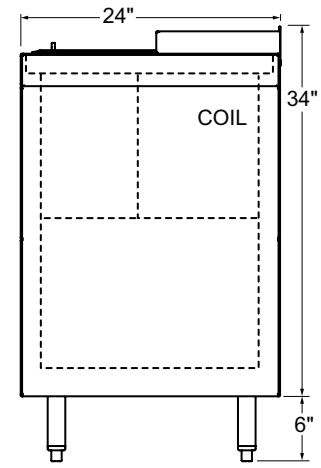

ST24
Side Elevation

ST48-S

ST36, ST48, ST60, ST72, ST96
Side Elevation

SLIDE TOP COOLERS

BLACK VINYL-CLAD EXTERIOR		STAINLESS STEEL EXTERIOR		LENGTH	DIVIDER RACKS	CASE CAP. BOTTLES	WGT
MODEL	LIST	MODEL	LIST				
ST24-B	\$5,575	ST24-S	\$5,850	24"	1	6.0	180#
ST36-B	\$6,437	ST36-S	\$6,733	36"	2	9.4	230#
ST48-B	\$8,208	ST48-S	\$8,520	48"	3	13.8	270#
ST60-B	\$9,343	ST60-S	\$9,671	60"	3	19.9	320#
ST72-B	\$10,559	ST72-S	\$10,913	72"	4	25.4	350#
ST96-B*	\$12,714	ST96-S*	\$13,103	96"	5	34.4	450#

*NOTE: These model Slide Top Coolers are manufactured to order and are not returnable

PRODUCT INFORMATION (see ST Spec Sheet for complete details)

STANDARD FEATURES:

- Self-contained refrigeration
- All stainless steel interior with radius corners is easy to keep clean
- Easy to plan exterior dimensions: 24" front to back and 24", 36", 48", 60", 72", or 96" left to right
- Foamed-in-place insulation
- Six-foot grounded cord and plug provided (exits at rear)
- Automatic defrost timer
- Door lock(s)