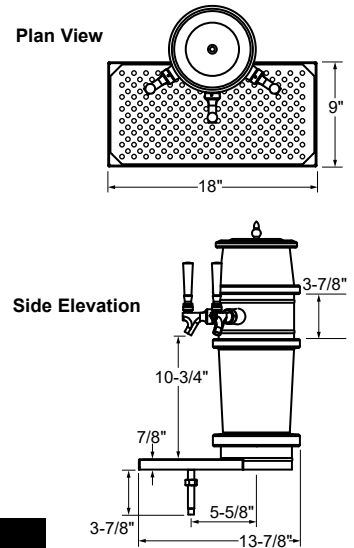

RBT-3-MF
(handles not included)

NOTE: To convert standard faucet to stout style faucet, specify accessory model number BT-CFG and add \$270 List per faucet.

*NOTE: Roman Towers are manufactured to order and are not returnable.
**NOTE: Brass finish towers provided with mirror finish drain pan and brass finish perforated insert

ROMAN TOWERS WITH DRAIN PAN AND 72" RESTRICTION LINES

MIRROR FINISH		POLISHED BRASS FINISH**		FAUCETS	WGT	WIDTH	SYSTEM TYPE
MODEL	LIST	MODEL	LIST				
RBT-2-MF	\$6,683	RBT-2-PB	\$6,758	2	48#	18"	Air Cooled
RBT-2-MFR	\$6,807	RBT-2-PBR	\$6,881	2	48#	18"	Glycol
RBT-3-MF	\$7,556	RBT-3-PB	\$7,651	3	48#	18"	Air Cooled
RBT-3-MFR	\$7,663	RBT-3-PBR	\$7,758	3	48#	18"	Glycol
RBT-4-MF	\$7,825	RBT-4-PB	\$7,920	4	48#	18"	Air Cooled
RBT-4-MFR	\$8,113	RBT-4-PBR	\$8,208	4	48#	18"	Glycol

PRODUCT INFORMATION (see RBT Spec Sheet for complete details)

STANDARD FEATURES

- 1/4" stainless steel shanks with 3/16" restriction lines
- All stainless steel faucets
- Surface-mount, stainless steel drain pan with removable, perforated insert

RINSER FAUCET EXTENSION

Roman tower drain pans can be manufactured with rinser faucet extensions to the left or right of the drain pan. A rinser faucet extension will add 5" to the overall length of the drain pan. Add the RFE upcharge when placing your order.