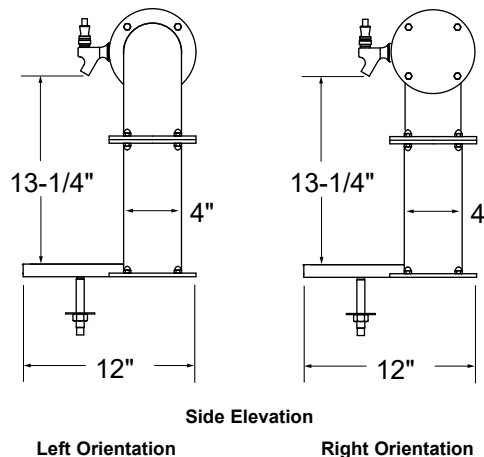

PIPE CANTILEVER TOWERS WITH DRAIN PAN

GRAINLINE FINISH		MIRROR FINISH		FAUCETS	WGT	WIDTH	SYSTEM TYPE
MODEL	LIST	MODEL	LIST				
PC-4-SS	\$5,766	PC-4-MF	\$6,264	4	32#	23"	Air Cooled
PC-4-SSR	\$5,703	PC-4-MFR	\$6,201	4	32#	23"	Glycol
PC-6-SS	\$6,621	PC-6-MF	\$7,152	6	38#	29"	Air Cooled
PC-6-SSR	\$6,531	PC-6-MFR	\$7,062	6	38#	29"	Glycol
PC-8-SS	\$7,494	PC-8-MF	\$8,057	8	44#	35"	Air Cooled
PC-8-SSR	\$7,376	PC-8-MFR	\$7,938	8	44#	35"	Glycol

PRODUCT INFORMATION

(see PC Spec Sheet for complete details)

STANDARD FEATURES

- All stainless steel construction
- Includes surface mount drain pan with lift-out perforated inserts
- 1/4" shanks with 3/16" restriction lines
- Available in grainline finish or mirror finish
- Air cooled for direct-draw system or glycol cooled for recirculating system
- Available in 4, 6, and 8 faucet sizes
- All models include all stainless steel faucets and shanks to resist corrosion and prevent metallic leaching, making them ideal for both draft beer and wine applications

Side Elevation

Left Orientation

Right Orientation

RINSER FAUCET EXTENSION

Pipe Cantilever Tower drain pans are manufactured with rinser faucet extensions to the left or right of the drain pan, dependent on the tower orientation. A rinser faucet extension will add to the overall length of the drain pan. Add the appropriate RFE upcharge when placing your order.