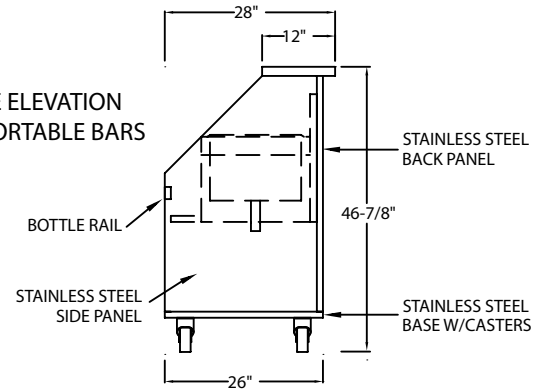

RIGHT SIDE ELEVATION FOR ALL PORTABLE BARS

Portable bars for glassware with space for a refrigerator share the same features as the other glassware models, except they also include a 36" w by 25" d by 38-3/4" h space for an on-board refrigerator. The refrigerator must be ordered separately. A Glastender model C1FB36 (page 71) or ST36 (Page 113) is recommended. If a non-Glastender refrigerator is being used, verify the power cord can exit the front of the 36" opening.

PORTABLE BAR FOR GLASSWARE WITH SPACE FOR REFRIGERATOR

MODEL	LIST	COCKTAIL	BEVERAGE	WT	OVERALL LENGTH
		ICE BIN	BIN		
PBGR90-12	$17,525	12"	12"	415#	90"
PBGR96-12	$18,313	12"	18"	440#	96"
PBGR96-18	$18,406	18"	12"	440#	96"