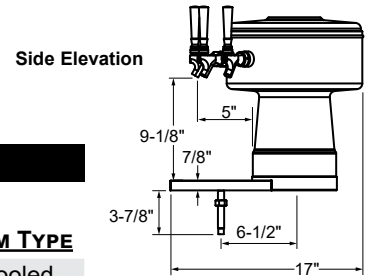

MT-6-MF
(handles not included)

NOTE: To convert standard faucet to stout style faucet, specify accessory model number BT-CFG and add \$270 List per faucet.

*NOTE: Mushroom Towers are manufactured to order and are not returnable.
**NOTE: Brass finish towers provided with mirror finish drain pan and brass finish perforated insert

MUSHROOM TOWERS WITH DRAIN PAN AND 7/2" RESTRICTION LINES

MIRROR FINISH		POLISHED BRASS FINISH**		FAUCETS	WGT	WIDTH	SYSTEM TYPE
MODEL	LIST	MODEL	LIST				
MT-4-MF	\$6,495	MT-4-PB	\$7,745	4	37#	19"	Air Cooled
MT-4-MFR	\$6,714	MT-4-PBR	\$7,984	4	37#	19"	Glycol
MT-5-MF	\$6,754	MT-5-PB	\$8,121	5	37#	19"	Air Cooled
MT-5-MFR	\$7,073	MT-5-PBR	\$8,465	5	37#	19"	Glycol
MT-6-MF	\$7,235	MT-6-PB	\$9,028	6	37#	19"	Air Cooled
MT-6-MFR	\$7,658	MT-6-PBR	\$9,480	6	37#	19"	Glycol

PRODUCT INFORMATION (see MT Spec Sheet for complete details)

STANDARD FEATURES

- 1/4" stainless steel shanks with 3/16" restriction lines
- All stainless steel faucets
- Surface-mount, stainless steel drain pan with removable, perforated insert