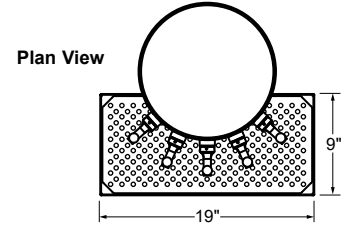

MT-6-MF
(handles not included)

NOTE: To convert standard faucet to stout style faucet, specify accessory model number BT-CFG and add \$270 List per faucet.

*NOTE: Mushroom Towers are manufactured to order and are not returnable.
**NOTE: Brass finish towers provided with mirror finish drain pan and brass finish perforated insert

MUSHROOM TOWERS WITH DRAIN PAN AND 7/2" RESTRICTION LINES

MIRROR FINISH		POLISHED BRASS FINISH**		FAUCETS	WGT	WIDTH	SYSTEM TYPE
MODEL	LIST	MODEL	LIST				
MT-4-MF	\$6,495	MT-4-PB	\$7,745	4	37#	19"	Air Cooled
MT-4-MFR	\$6,714	MT-4-PBR	\$7,984	4	37#	19"	Glycol
MT-5-MF	\$6,754	MT-5-PB	\$8,121	5	37#	19"	Air Cooled
MT-5-MFR	\$7,073	MT-5-PBR	\$8,465	5	37#	19"	Glycol
MT-6-MF	\$7,235	MT-6-PB	\$9,028	6	37#	19"	Air Cooled
MT-6-MFR	\$7,658	MT-6-PBR	\$9,480	6	37#	19"	Glycol

PRODUCT INFORMATION (see MT Spec Sheet for complete details)

STANDARD FEATURES

- 1/4" stainless steel shanks with 3/16" restriction lines
- All stainless steel faucets
- Surface-mount, stainless steel drain pan with removable, perforated insert