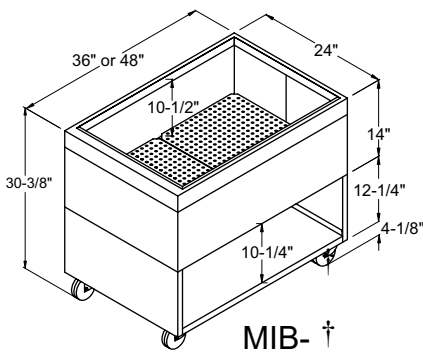

36" HIGH EXTRA DEEP MOBILE ICE BATHS

MODEL	LENGTH	LIST	WGT
MIB-36-ED	36"	\$5,616	200#
MIB-48-ED	48"	\$6,269	235#

MOBILE ICE BIN ACCESSORIES

MODEL	DESCRIPTION	LIST	WGT
TR	Towel Ring	\$25	1#
BO/CC-M	Bottle opener and cap catcher	\$107	3#

TR

Standard mounting for towel rings is server side left. Standard mounting for bottle opener/cap catcher is server side right. Please specify when ordering if you would like these items mounted in a different location.

PRODUCT INFORMATION

(see MIB Spec Sheet for complete details)

STANDARD FEATURES

- Designed for iced product storage and merchandising, especially long neck bottled beer
- Foamed-in-place insulated cabinet and PVC breaker strip around liner prevents exterior condensation
- Heavy duty construction with attractive black vinyl-clad exterior that resists scratching
- Stainless steel top, liner, and perforated drain pan inserts with 1/4" radius interior corners for easy cleaning
- Built-in storage area below ice bin. Stainless steel floor has 1/4" radius corners for easy cleaning.
- No plumbing required. Includes a flexible drain line with on/off valve for draining when most convenient.
- The standard models have a 30-3/8" work height
- The '-H' models feature a taller cabinet base and a 36-38" work height
- The '-ED' models feature an extra deep bath and a 36-3/8" work height
- Standard and -H models liner depth 10-1/2"
- -ED model liner depth 16-1/2"
- All models available in lengths of 36" or 48"
- Optional towel ring and bottle opener/cap catcher available
- Flexible drain line with on/off valve
- 4-1/8" rubberized casters, with two locking casters on server side

*NOTE: Mobile Ice Baths are manufactured to order and are not returnable

† 36 = 36", 48 = 48"

MIB-†

MIB-†-H

MIB-†-ED

Kitchen Fabrication & Refrigeration