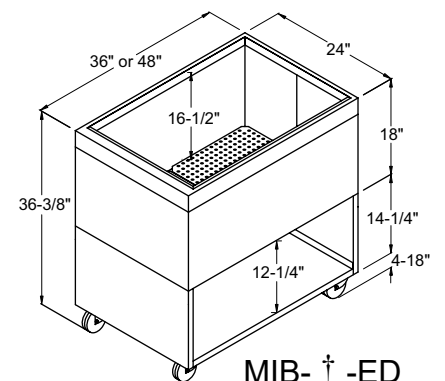

TR

Standard mounting for towel rings is server side left. Standard mounting for bottle opener/cap catcher is server side right. Please specify when ordering if you would like these items mounted in a different location.

PRODUCT INFORMATION

(see MIB Spec Sheet for complete details)

STANDARD FEATURES

- Designed for iced product storage and merchandising, especially long neck bottled beer
- Foamed-in-place insulated cabinet and PVC breaker strip around liner prevents exterior condensation
- Heavy duty construction with attractive black vinyl-clad exterior that resists scratching
- Stainless steel top, liner, and perforated drain pan inserts with 1/4" radius interior corners for easy cleaning
- Built-in storage area below ice bin. Stainless steel floor has 1/4" radius corners for easy cleaning.
- No plumbing required. Includes a flexible drain line with on/off valve for draining when most convenient.
- The standard models have a 30-3/8" work height
- The '-H' models feature a taller cabinet base and a 36-38" work height
- The '-ED' models feature an extra deep bath and a 36-3/8" work height
- Standard and -H models liner depth 10-1/2"
- -ED model liner depth 16-1/2"
- All models available in lengths of 36" or 48"
- Optional towel ring and bottle opener/cap catcher available
- Flexible drain line with on/off valve
- 4-1/8" rubberized casters, with two locking casters on server side

*NOTE: Mobile Ice Baths are manufactured to order and are not returnable

† 36 = 36", 48 = 48"

MIB-†

MIB-†-H

MIB-†-ED

Kitchen Fabrication & Refrigeration