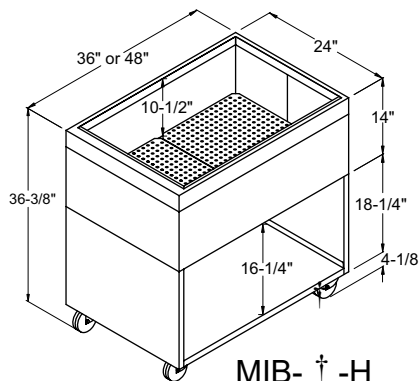

36" HIGH EXTRA DEEP MOBILE ICE BATHS

MODEL	LENGTH	LIST	WGT
MIB-36-ED	36"	\$5,616	200#
MIB-48-ED	48"	\$6,269	235#

MOBILE ICE BIN ACCESSORIES

MODEL	DESCRIPTION	LIST	WGT
TR	Towel Ring	\$25	1#
BO/CC-M	Bottle opener and cap catcher	\$107	3#

TR

Standard mounting for towel rings is server side left. Standard mounting for bottle opener/cap catcher is server side right. Please specify when ordering if you would like these items mounted in a different location.

PRODUCT INFORMATION

(see MIB Spec Sheet for complete details)

STANDARD FEATURES

- Designed for iced product storage and merchandising, especially long neck bottled beer
- Foamed-in-place insulated cabinet and PVC breaker strip around liner prevents exterior condensation
- Heavy duty construction with attractive black vinyl-clad exterior that resists scratching
- Stainless steel top, liner, and perforated drain pan inserts with 1/4" radius interior corners for easy cleaning
- Built-in storage area below ice bin. Stainless steel floor has 1/4" radius corners for easy cleaning.
- No plumbing required. Includes a flexible drain line with on/off valve for draining when most convenient.
- The standard models have a 30-3/8" work height
- The '-H' models feature a taller cabinet base and a 36-38" work height
- The '-ED' models feature an extra deep bath and a 36-3/8" work height
- Standard and -H models liner depth 10-1/2"
- -ED model liner depth 16-1/2"
- All models available in lengths of 36" or 48"
- Optional towel ring and bottle opener/cap catcher available
- Flexible drain line with on/off valve
- 4-1/8" rubberized casters, with two locking casters on server side

*NOTE: Mobile Ice Baths are manufactured to order and are not returnable

† 36 = 36", 48 = 48"

MIB-†

MIB-†-H

MIB-†-ED

Kitchen Fabrication & Refrigeration