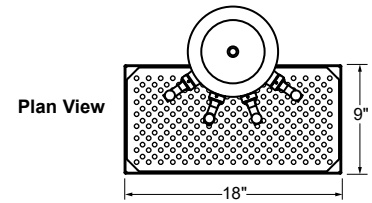

MCT-2-PB  
(handles not included)

NOTE: To convert standard faucet to stout style faucet, specify accessory model number BT-CFG and add \$270 List per faucet.

\*NOTE: Monaco Towers are manufactured to order and are not returnable.  
\*\*NOTE: Brass finish towers provided with mirror finish drain pan and brass finish perforated insert

**MONACO TOWERS WITH DRAIN PAN AND 72" RESTRICTION LINES**

MIRROR FINISH		POLISHED BRASS FINISH**		FAUCETS	WGT	WIDTH	SYSTEM TYPE
MODEL	LIST	MODEL	LIST				
MCT-2-MF	\$6,683	MCT-2-PB	\$6,758	2	48#	18"	Air Cooled
MCT-2-MFR	\$6,807	MCT-2-PBR	\$6,881	2	48#	18"	Glycol
MCT-3-MF	\$7,556	MCT-3-PB	\$7,651	3	48#	18"	Air Cooled
MCT-3-MFR	\$7,663	MCT-3-PBR	\$7,758	3	48#	18"	Glycol
MCT-4-MF	\$7,825	MCT-4-PB	\$7,920	4	48#	18"	Air Cooled
MCT-4-MFR	\$8,113	MCT-4-PBR	\$8,208	4	48#	18"	Glycol

**PRODUCT INFORMATION** (see MCT Spec Sheet for complete details)

**STANDARD FEATURES**

- 1/4" stainless steel shanks with 3/16" restriction lines
- All stainless steel faucets
- Surface-mount, stainless steel drain pan with removable, perforated insert