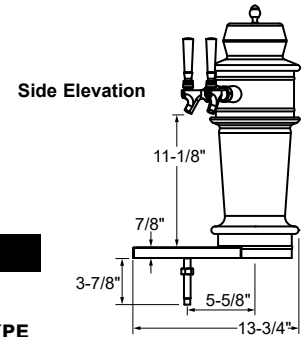

MCT-2-PB  
(handles not included)

NOTE: To convert standard faucet to stout style faucet, specify accessory model number BT-CFG and add \$270 List per faucet.

\*NOTE: Monaco Towers are manufactured to order and are not returnable.  
\*\*NOTE: Brass finish towers provided with mirror finish drain pan and brass finish perforated insert

**MONACO TOWERS WITH DRAIN PAN AND 72" RESTRICTION LINES**

MIRROR FINISH		POLISHED BRASS FINISH**		FAUCETS	WGT	WIDTH	SYSTEM TYPE
MODEL	LIST	MODEL	LIST				
MCT-2-MF	\$6,683	MCT-2-PB	\$6,758	2	48#	18"	Air Cooled
MCT-2-MFR	\$6,807	MCT-2-PBR	\$6,881	2	48#	18"	Glycol
MCT-3-MF	\$7,556	MCT-3-PB	\$7,651	3	48#	18"	Air Cooled
MCT-3-MFR	\$7,663	MCT-3-PBR	\$7,758	3	48#	18"	Glycol
MCT-4-MF	\$7,825	MCT-4-PB	\$7,920	4	48#	18"	Air Cooled
MCT-4-MFR	\$8,113	MCT-4-PBR	\$8,208	4	48#	18"	Glycol

**PRODUCT INFORMATION** (see MCT Spec Sheet for complete details)

**STANDARD FEATURES**

- 1/4" stainless steel shanks with 3/16" restriction lines
- All stainless steel faucets
- Surface-mount, stainless steel drain pan with removable, perforated insert