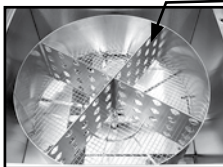

GW24 shown with chemical bottles (not included)

GW24

**PRODUCT INFORMATION**

(see GW24 Spec Sheet for complete details)

**24" ROTARY GLASSWASHER**

| MODEL | LIST     | WEIGHT | LENGTH | DEPTH |
|-------|----------|--------|--------|-------|
| GW24  | \$16,689 | 165#   | 24"    | 24"   |

Accessory 01001601 Rack Divider

**GW24 ACCESSORIES**

| MODEL    | DESCRIPTION  | LIST    | WGT |
|----------|--|---------|-----|
| 01001500 | Slide-out Chemical Bottle Rack   | \$870   | 25# |
| 01001564 | Export transformer 220V/50Hz electrical<br>NOTE: Eliminates side notch | \$2,667 | 30# |
| CWET-GW  | Clip-on wet waste  | \$511   | 10# |
| 01001601 | Rack divider, two-piece assembly                                       | \$305   | 7#  |
| 01001602 | Backsplash, clip-on  | \$223   | 5#  |