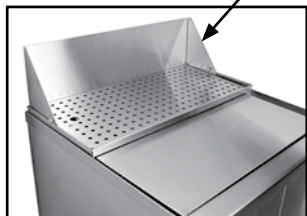

Accessory 01001602 Backsplash

Accessory 01001564 Export transformer 220V/50Hz electrical