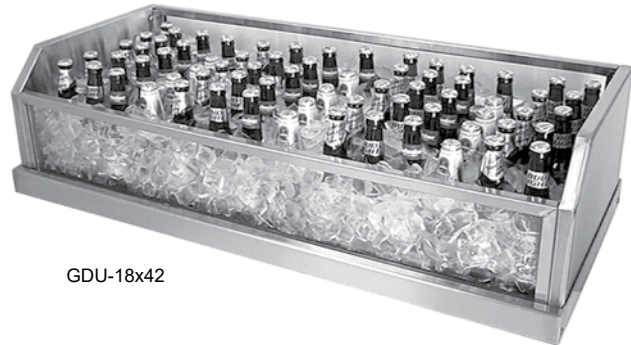

12" DEEP GLASS ICE DISPLAY UNITS

MODEL	LIST	WEIGHT	LENGTH
GDU-12X24	\$2,382	60#	24"
GDU-12X30	\$2,493	65#	30"
GDU-12X36	\$2,601	70#	36"
GDU-12X42	\$2,713	75#	42"
GDU-12X48	\$2,820	80#	48"
GDU-12X54	\$2,930	85#	54"
GDU-12X60	\$4,020	90#	60"
GDU-12X66	\$4,168	95#	66"
GDU-12X72	\$4,322	100#	72"
GDU-12X78	\$4,470	105#	78"
GDU-12X84	\$4,623	110#	84"
GDU-12X90	\$4,772	115#	90"
GDU-12X96	\$4,923	120#	96"
GDU-12X102	\$5,074	125#	102"
GDU-12X108	\$5,224	130#	108"

GDU-18x42

See page 118 for LLD model Lighted Liquor Displays that are specifically designed for use with Glastender Glass Ice Display Units.

16" DEEP GLASS ICE DISPLAY UNITS

MODEL	LIST	WEIGHT	LENGTH
GDU-16X24	\$2,638	70#	24"
GDU-16X30	\$2,749	75#	30"
GDU-16X36	\$2,860	80#	36"
GDU-16X42	\$2,969	85#	42"
GDU-16X48	\$3,080	90#	48"
GDU-16X54	\$3,190	95#	54"
GDU-16X60	\$4,276	100#	60"
GDU-16X66	\$4,429	105#	66"
GDU-16X72	\$4,577	110#	72"
GDU-16X78	\$4,729	115#	78"
GDU-16X84	\$4,877	120#	84"
GDU-16X90	\$5,027	125#	90"
GDU-16X96	\$5,178	130#	96"
GDU-16X102	\$5,329	135#	102"
GDU-16X108	\$5,479	140#	108"

PRODUCT INFORMATION

(see GDU Spec Sheet for complete details)

STANDARD FEATURES

- Stainless steel foamed-in-place insulated end panels (units larger than 54" include center partition)
- Stainless steel insulated drain pan to mount to existing counter top
- Double pane glass front and back panels with stainless steel trim
- Stainless steel perforated bottom inserts (1/2" tall)

NOTE: Glass Ice Display Units include a special insulated stainless drain pan that mounts to a countertop.

*NOTE: Glass Ice Display Units are manufactured to order and are not returnable