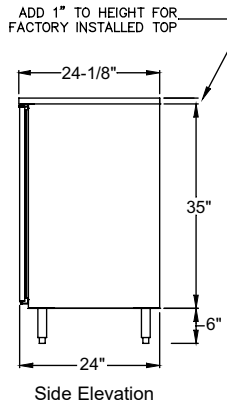

*NOTE: Dry Storage Cabinets are manufactured to order and are not returnable.

DS24 with stainless door and top

PRODUCT INFORMATION

(see Dry Storage Spec Sheet for complete details)

STANDARD FEATURES:

- Galvanized steel interior construction
- Galvanized steel back

DRY STORAGE CABINETS

MODEL	LIST	LENGTH	DOORS	WEIGHT
DS24	$2,416	24"	1	140#
DS40	$4,354	40"	2	255#
DS48	$4,611	48"	2	265#
DS60	$5,974	60"	3	365#
DS72	$6,419	72"	3	380#
DS80	$7,696	80"	4	475#
DS96	$8,297	96"	4	495#

Base price only. See below for configurable options.

Select Configurable Options:

DOOR OPTIONS

NOTE: Select options for EACH Door Section

STYLE AND FINISH - PER DOOR

Door - Black vinyl-clad	No charge
Door - Unlaminated	No charge
Door - Stainless steel	$48
Door - Jeweled stainless	$252
Door - Laminated	$288

DOOR HINGE LOCATION - PER DOOR

Left	No charge
Right	No charge

SHELVING

Two adjustable shelves per door included	No charge

DOOR HANDLE - PER DOOR

Signature handle	No charge
Pull-tab handle - stainless or black to match door; black for laminate	No charge
Tube handle	No charge