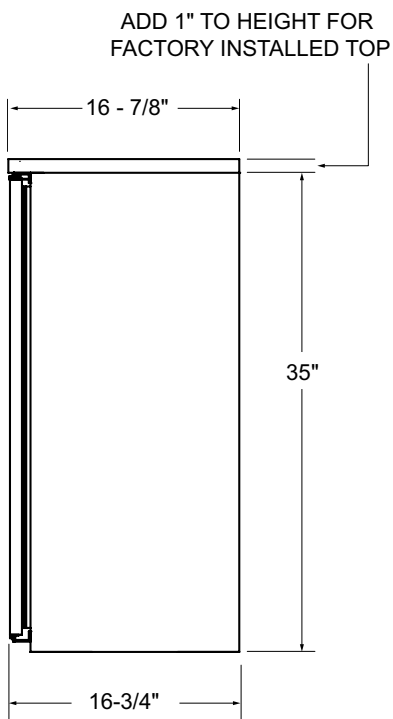

Side Elevation

*NOTE: CS1RB units are manufactured to order and are not returnable.

ACCESSORY FOR REMOTE COOLER CABINET

MODEL	DESCRIPTION	LIST	WT
SVC	Solenoid valve and coil kit, for remote unit	$316	6#
SVC-L	Solenoid valve and coil kit with factory installation, for remote unit	$668	6#