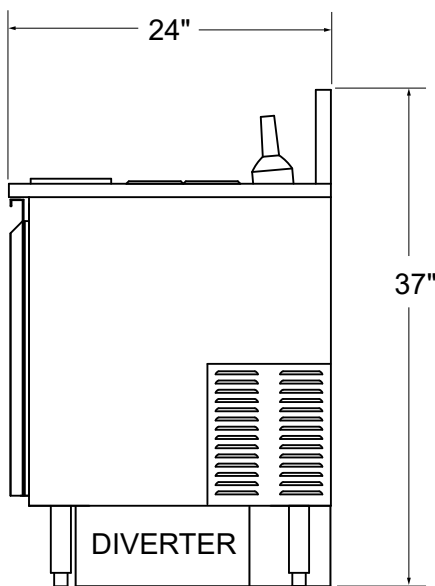

CPC24 - Patented.
 For more information visit:
<https://www.glastender.com/patents>

CPC24
 Bottles not included

Side Elevation

COCKTAIL PREP COOLER				
LIST	LENGTH	WEIGHT	AMPS	HP
\$9,892	24"	186#	2.20	1/8

PRODUCT INFORMATION

(see CPC Spec Sheet for complete details)

STANDARD FEATURES:

- Self-contained
- Drink rail top with removable perforated insert
- Chilled garnish rail for 6 - 1/9 pans (4" deep)
- Bottle rail for 8 elixir bottles
- Removable cutting board
- Locking drawer
- Interior drawer with capacity for 6 - 1/9 pans (4" deep)
- 12 - 1/9 pans with lids included
- Insulated night cover
- 6" legs with adjustable stainless steel bullet feet
- Listed to NSF Standard 7 as a refrigerated food preparation unit
- Base mount airflow diverter