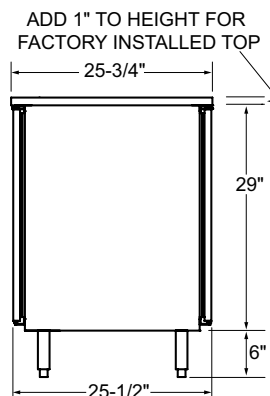

Side Elevation

Bar Refrigeration