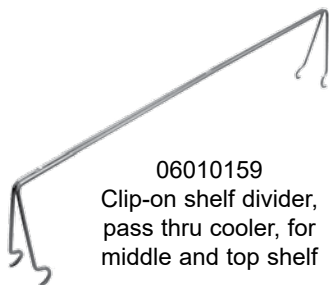

CP1RB72 with refrigeration hook up left, stainless doors and top

**PRODUCT INFORMATION**

(see CP1RB Spec Sheet for complete details)

**STANDARD FEATURES:**

- Remote unit
- All stainless steel interior construction
- Three adjustable coated shelves per section
- Listed to NSF Standard 7 for open food as a storage refrigerator

Side Elevation

**COOLERS - PASS-THRU, ONE ZONE, REMOTE, BAR PROFILE\***

| MODEL    | LIST     | LENGTH | DOOR  |         | WEIGHT | BTU /HR | LONGNECK | 750MLWINE |
|----------|----------|--------|-------|---------|--------|---------|----------|-----------|
|          |          |        | DOORS | OPENING |        |         | CASES    | BOTTLES** |
| CP1RB24* | \$6,735  | 24"    | 2     | 20"     | 225#   | 950     | 7.7      | 72        |
| CP1RB40* | \$8,518  | 40"    | 4     | 16"     | 355#   | 1,600   | 13.1     | 114       |
| CP1RB48* | \$8,785  | 48"    | 4     | 20"     | 365#   | 1,600   | 17.6     | 156       |
| CP1RB60* | \$12,157 | 60"    | 6     | 16"     | 495#   | 2,000   | 21.6     | 194       |
| CP1RB72* | \$12,532 | 72"    | 6     | 20"     | 510#   | 2,000   | 28.3     | 253       |

Base price only. See next page for configurable options.

**\*NOTE:**

CP1RB coolers are manufactured to order and are not returnable.

Bar Refrigeration

06010159  
Clip-on shelf divider, pass thru cooler, for middle and top shelf