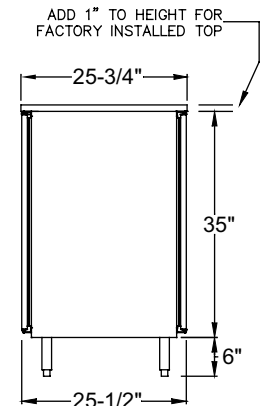

Side Elevation

**COOLERS - PASS-THRU, ONE ZONE, REMOTE, BAR PROFILE\***

| MODEL    | LIST     | LENGTH | DOOR  |         | WEIGHT | BTU /HR | LONGNECK | 750MLWINE |
|----------|----------|--------|-------|---------|--------|---------|----------|-----------|
|          |          |        | DOORS | OPENING |        |         | CASES    | BOTTLES** |
| CP1RB24* | \$6,735  | 24"    | 2     | 20"     | 225#   | 950     | 7.7      | 72        |
| CP1RB40* | \$8,518  | 40"    | 4     | 16"     | 355#   | 1,600   | 13.1     | 114       |
| CP1RB48* | \$8,785  | 48"    | 4     | 20"     | 365#   | 1,600   | 17.6     | 156       |
| CP1RB60* | \$12,157 | 60"    | 6     | 16"     | 495#   | 2,000   | 21.6     | 194       |
| CP1RB72* | \$12,532 | 72"    | 6     | 20"     | 510#   | 2,000   | 28.3     | 253       |