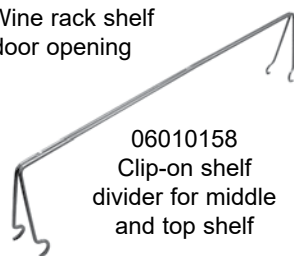

ACCESSORIES

MODEL	DESCRIPTION	LIST
CO-RR	Shelf retention rail	\$77
CWS-12	Wine rack shelf for 12" door opening, 3 bottle	\$156
CWS-16	Wine rack shelf for 16" door opening, 5 bottle	\$181
CWS-17	Wine rack shelf for 17.5" door opening, 5 bottle	\$194
CWS-18	Wine rack shelf for 18" door opening, 5 bottle	\$196
CWS-20	Wine rack shelf for 20" door opening, 7 bottle	\$205
DICF-12L	Drawer insert, garnishes, full, 12" door opening, low-profile cooler, 6 cups	\$386
DICP-12L	Drawer insert, garnishes, partial, 12" door opening, low-profile cooler, 4 cups	\$290
DICF-16L	Drawer insert, garnishes, full, 16" door opening, low-profile cooler, 12 cups	\$568
DICP-16L	Drawer insert, garnishes, partial, 16" door opening, low-profile cooler, 8 cups	\$412
DICF-17L	Drawer insert, garnishes, full, 17.5" door opening, low-profile cooler, 12 cups	\$572
DICP-17L	Drawer insert, garnishes, partial, 17.5" door opening, low-profile cooler, 8 cups	\$414
DICF-18L	Drawer insert, garnishes, full, 18" door opening, low-profile cooler, 12 cups	\$578
DICP-18L	Drawer insert, garnishes, partial, 18" door opening, low-profile cooler, 8 cups	\$417
DICF-20L	Drawer insert, garnishes, full, 20" door opening, low-profile cooler, 15 cups	\$668
DICP-20L	Drawer insert, garnishes, partial, 20" door opening, low-profile cooler, 10 cups	\$477
DIP-17	Drawer insert for fractional stainless pans, 17.5" door opening (pans not included)	\$258
DIP-18	Drawer insert for fractional stainless pans, 18" door opening (pans not included)	\$264
DIP-20	Drawer insert for fractional stainless pans, 20" door opening (pans not included)	\$287
06010158	Clip-on shelf divider	\$48

Bar Refrigeration

CO-RR

The CO-RR shelf retention rail should be used on all shelves adjacent to kegs. (CO-RR shown installed on shelf)

CWS-20 Wine rack shelf for 20" door opening

06010158
Clip-on shelf divider for middle and top shelf