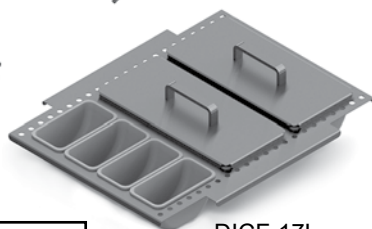

06010158
Clip-on shelf divider for middle and top shelf

DICF-17L
Front covers removed for illustrative purposes