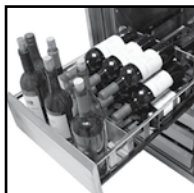

*NOTE: C1SL units are manufactured to order and are not returnable.

Optional pull-out wine shelves Horizontal (left) and upright (right) storage shown

TOP STYLE

	20"	24"	28"	36"	44"	48"
No finished top				No charge		
Stainless top	\$412	\$440	\$465	\$519	\$575	\$601
Drainboard top	\$677	\$725	\$772	\$869	\$962	\$1,011