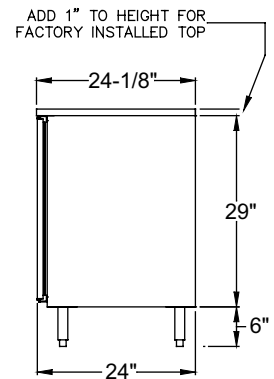

Side Elevation

COOLERS - ONE ZONE, SIDE SERVICED, LOW PROFILE

MODEL	LIST	LENGTH	DOOR		WEIGHT	AMPS	HP	LONG NECK 750ML WINE	
			DOORS	OPENING				CASES	BOTTLES**
C1SL20	\$6,373	20"	1	12" W	165#	2.75	1/8	2.8	28
C1SL24	\$6,179	24"	1	17.5" W	180#	2.75	1/8	4.5	36
C1SL28	\$6,413	28"	1	20" W	195#	2.75	1/8	5.1	42
C1SL36	\$8,363	36"	2	12" W	230#	2.75	1/8	6.9	54
C1SL44	\$8,698	44"	2	16" W	255#	2.75	1/8	8.9	72
C1SL48	\$8,867	48"	2	18" W	280#	2.75	1/8	10.3	84