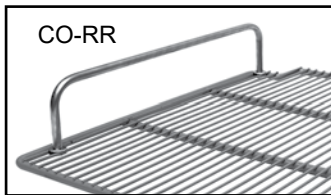

CWS-20 Wine rack shelf for 20" door opening

CO-RR

The CO-RR shelf retention rail should be used on all shelves adjacent to kegs. (CO-RR shown installed on shelf)