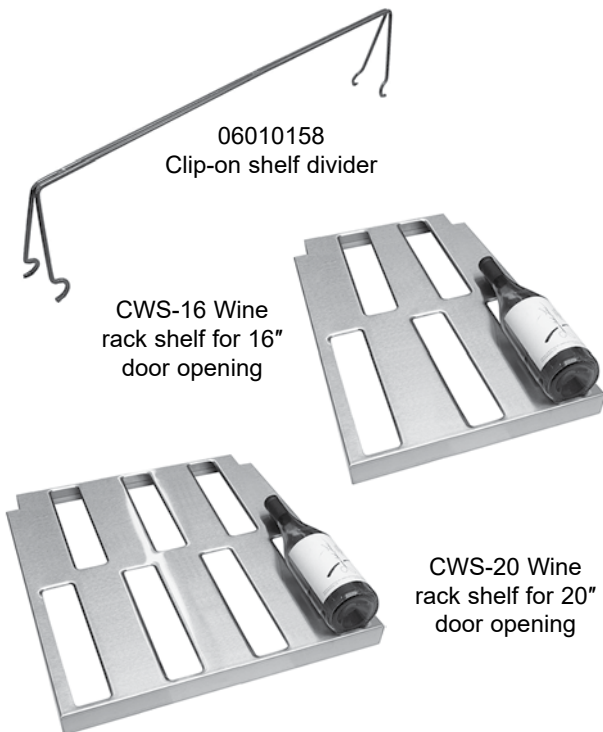

C1RL96 with refrigeration hook up left, stainless doors and top

PRODUCT INFORMATION

(see C1RL Spec Sheets for complete details)

STANDARD FEATURES:

- Remote unit
- All stainless steel interior construction
- Listed to NSF Standard 7 for open food as a storage refrigerator

COOLERS - ONE ZONE, REMOTE, LOW PROFILE*

MODEL	LIST	LENGTH	DOOR			BTU /HR	LONG NECK 750ML WINE	
			DOORS	OPENING	WEIGHT		CASES	BOTTLES
C1RL24*	\$5,180	24" W	1	20"	170#	800	4.3	36
C1RL40*	\$6,416	40" W	2	16"	270#	1,000	8.2	72
C1RL48*	\$6,548	48" W	2	20"	275#	1,000	10.3	84
C1RL60*	\$8,573	60" W	3	16"	380#	1,300	12.8	120
C1RL72*	\$8,749	72" W	3	20"	390#	1,300	16.8	132
C1RL80*	\$10,637	80" W	4	16"	485#	1,600	18.0	166
C1RL96*	\$10,854	96" W	4	20"	500#	1,600	23.3	180

Base price only. See next page for configurable options.

*C1RL coolers are manufactured to order and are not returnable.

Bar Refrigeration

06010158
Clip-on shelf divider

CWS-16 Wine rack shelf for 16" door opening

CWS-20 Wine rack shelf for 20" door opening

ACCESSORIES

MODEL	DESCRIPTION	LIST
CWS-16	Wine rack shelf for 16" door opening, 5 bottle	\$181
CWS-20	Wine rack shelf for 20" door opening, 7 bottle	\$205
06010158	Clip-on shelf divider	\$48