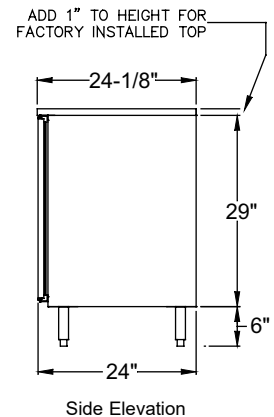

PRODUCT INFORMATION

(see C1RL Spec Sheets for complete details)

STANDARD FEATURES:

- Remote unit
- All stainless steel interior construction
- Listed to NSF Standard 7 for open food as a storage refrigerator

COOLERS - ONE ZONE, REMOTE, LOW PROFILE*

MODEL	LIST	LENGTH	DOOR			BTU /HR	LONG NECK 750ML WINE	
			DOORS	OPENING	WEIGHT		CASES	BOTTLES
C1RL24*	$5,180	24" W	1	20"	170#	800	4.3	36
C1RL40*	$6,416	40" W	2	16"	270#	1,000	8.2	72
C1RL48*	$6,548	48" W	2	20"	275#	1,000	10.3	84
C1RL60*	$8,573	60" W	3	16"	380#	1,300	12.8	120
C1RL72*	$8,749	72" W	3	20"	390#	1,300	16.8	132
C1RL80*	$10,637	80" W	4	16"	485#	1,600	18.0	166
C1RL96*	$10,854	96" W	4	20"	500#	1,600	23.3	180

Base price only. See next page for configurable options.

*C1RL coolers are manufactured to order and are not returnable.

Bar Refrigeration

ACCESSORIES

MODEL	DESCRIPTION	LIST
CWS-16	Wine rack shelf for 16" door opening, 5 bottle	$181
CWS-20	Wine rack shelf for 20" door opening, 7 bottle	$205
06010158	Clip-on shelf divider	$48

ACCESSORY FOR REMOTE COOLER CABINET

MODEL	DESCRIPTION	LIST	WT
SVC	Solenoid valve and coil kit, for remote unit	$316	6#
SVC-L	Solenoid valve and coil kit with factory installation, for remote unit	$668	6#