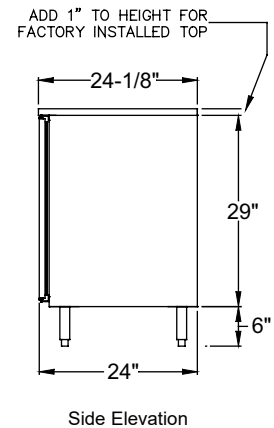

Base price only. See next page for configurable options.

Bar Refrigeration

CWS-20  
Wine rack shelf for 20" door opening

CWS-16  
Wine rack shelf for 16" door opening

06010158  
Clip-on shelf divider

**ACCESSORIES**