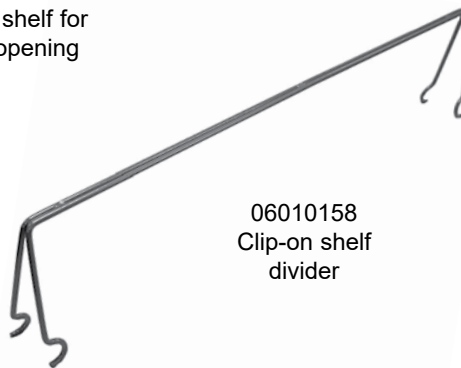

C1FL60 with compressor left, and stainless doors and top

**PRODUCT INFORMATION**

(see C1FL Spec Sheet for complete details)

**STANDARD FEATURES:**

- Self-contained
- All stainless steel interior construction
- Listed to NSF Standard 7 for open food as a storage refrigerator

Base price only. See next page for configurable options.

Bar Refrigeration

CWS-20  
Wine rack shelf for 20" door opening

CWS-16  
Wine rack shelf for 16" door opening

06010158  
Clip-on shelf divider

**ACCESSORIES**

MODEL	DESCRIPTION	LIST
CWS-16	Wine rack shelf for 16" door opening, 5 bottle	\$181
CWS-20	Wine rack shelf for 20" door opening, 7 bottle	\$205
06010158	Clip-on shelf divider	\$48

\*NOTE: C1FL units are manufactured to order and are not returnable.