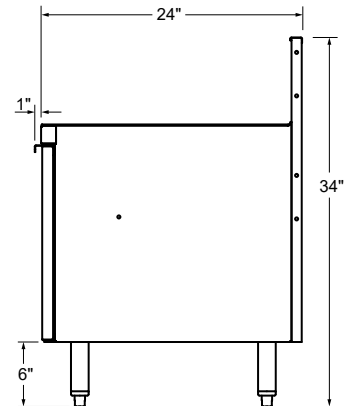

NOTE: Locking covers must be specified at time of order, cannot be added in the field.

C-PCB-24

PRODUCT INFORMATION

(see C-PCB Spec Sheet for complete details)

STANDARD FEATURES

- All stainless steel construction
- Adjustable stainless steel bullet feet
- One-piece seamless top and backsplash
- Louvered door for air flow on models with a door
- Lock standard on models with a door
- Special 26" high work surface height to accommodate cash drawer and POS monitor
- Grommated cord access hole in work surface
- Large access hole in back wall of unit

24" DEEP POS CABINETS

MODEL	LIST	LENGTH	WEIGHT
C-PCB-18	\$2,742	18"	71#
C-PCB-24	\$3,022	24"	81#

24" DEEP POS CABINETS LESS DOORS

C-PCB-18-LD	\$1,909	18"	62#
C-PCB-24-LD	\$2,106	24"	69#

CONFIGURABLE OPTIONS*

MODEL	DESCRIPTION	LIST	WEIGHT
C-LSP	Left side splash	\$189	3#
C-RSP	Right side splash	\$189	3#

C-LSP-3 & C-RSP-3 Accessories (shown on C-PCB-24)

Installation Side Elevation

*NOTE: Verify cash drawer width before ordering side splash options