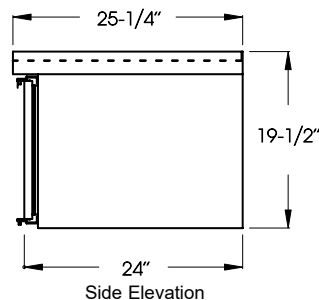

PRODUCT INFORMATION

(see MS Spec Sheet for complete details)

Select Configurable Options:

DOOR

FINISH

Black vinyl-clad	No charge
Stainless Steel	$48

HINGE LOCATION

Left	No charge
Right	No charge

SIDE FINISH

Black vinyl-clad	No charge
Stainless Steel	$96

LEGS AND CASTERS

6" Legs	$204
4-1/8" Casters	$182
2-7/8" Casters	$176
1-1/2" Casters	$310