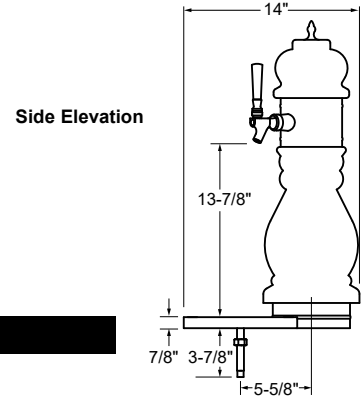

BFT-3-MF
(handles not included)

NOTE: To convert standard faucet to stout style faucet, specify accessory model number BT-CFG and add \$270 List per faucet.

*NOTE: Black Forest Towers are manufactured to order and are not returnable.
**NOTE: Brass finish towers provided with mirror finish drain pan and brass finish perforated insert

BLACK FOREST TOWERS WITH DRAIN PAN AND 72" RESTRICTION LINES

MIRROR FINISH		POLISHED BRASS FINISH**		FAUCETS	WGT	WIDTH	SYSTEM TYPE
MODEL	LIST	MODEL	LIST				
BFT-2-MF	\$6,683	BFT-2-PB	\$6,758	2	48#	14"	Air Cooled
BFT-2-MFR	\$6,807	BFT-2-PBR	\$6,881	2	48#	14"	Glycol
BFT-3-MF	\$7,556	BFT-3-PB	\$7,651	3	48#	14"	Air Cooled
BFT-3-MFR	\$7,663	BFT-3-PBR	\$7,758	3	48#	14"	Glycol

PRODUCT INFORMATION (see BFT Spec Sheet for complete details)

STANDARD FEATURES

- 1/4" stainless steel shanks with 3/16" restriction lines
- All stainless steel faucets
- Surface-mount, stainless steel drain pan with removable, perforated insert