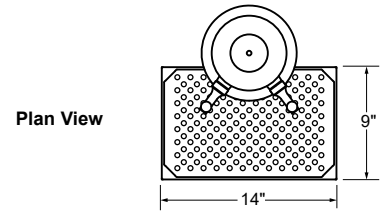

BFT-3-MF
(handles not included)

NOTE: To convert standard faucet to stout style faucet, specify accessory model number BT-CFG and add \$270 List per faucet.

*NOTE: Black Forest Towers are manufactured to order and are not returnable.
**NOTE: Brass finish towers provided with mirror finish drain pan and brass finish perforated insert

BLACK FOREST TOWERS WITH DRAIN PAN AND 72" RESTRICTION LINES

MIRROR FINISH		POLISHED BRASS FINISH**		FAUCETS	WGT	WIDTH	SYSTEM TYPE
MODEL	LIST	MODEL	LIST				
BFT-2-MF	\$6,683	BFT-2-PB	\$6,758	2	48#	14"	Air Cooled
BFT-2-MFR	\$6,807	BFT-2-PBR	\$6,881	2	48#	14"	Glycol
BFT-3-MF	\$7,556	BFT-3-PB	\$7,651	3	48#	14"	Air Cooled
BFT-3-MFR	\$7,663	BFT-3-PBR	\$7,758	3	48#	14"	Glycol

PRODUCT INFORMATION (see BFT Spec Sheet for complete details)

STANDARD FEATURES

- 1/4" stainless steel shanks with 3/16" restriction lines
- All stainless steel faucets
- Surface-mount, stainless steel drain pan with removable, perforated insert