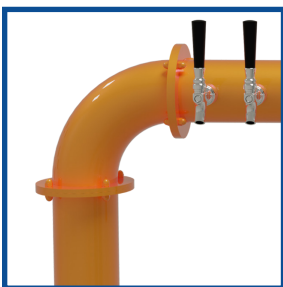

## PIPE TOWERS

# Features

**Bold and versatile – stainless steel pipe towers look incredible and are built to provide years of high-yield beverage service.**

Pipe Tee

Pipe Bridge

Pipe Pass-thru

Pipe Wall

Pipe Cantilever

Mirror or Grainline stainless are standard finish options. Our stainless steel faucets are ideal for serving a range of drinks from beer, wine, coffee, kombucha, and cocktails. Select 4 to 16 faucets per tower.