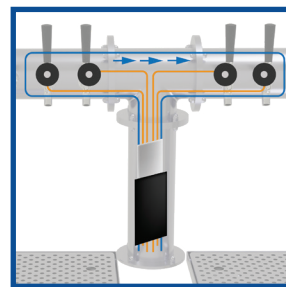

Available as air-cooled or glycol-chilled.