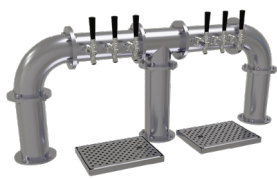

## PIPE TOWERS

# Features

**Bold and versatile – stainless steel pipe towers look incredible and are built to provide years of high-yield beverage service.**

Pipe Tee

Pipe Bridge

Pipe Pass-thru

Pipe Wall

Pipe Cantilever

Mirror or Grainline stainless are standard finish options. Our stainless steel faucets are ideal for serving a range of drinks from beer, wine, coffee, kombucha, and cocktails. Select 4 to 16 faucets per tower.