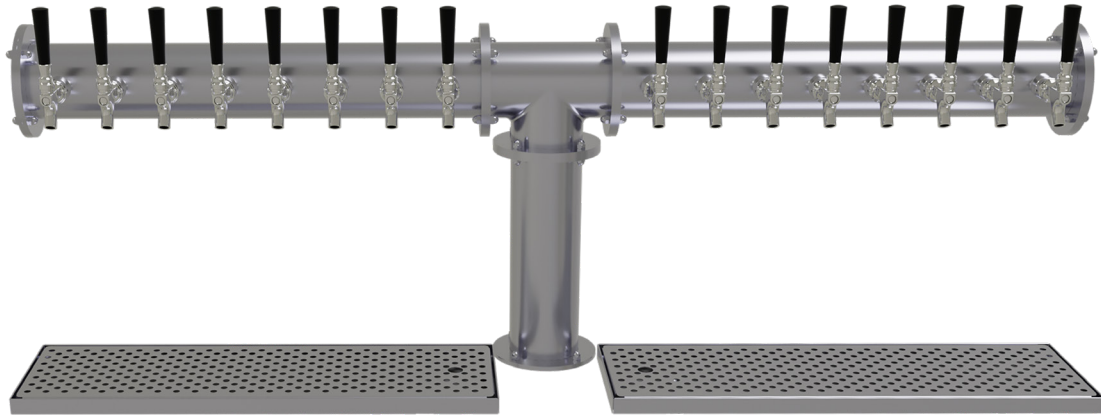

## PIPE TOWERS

# Features

**Bold and versatile – stainless steel pipe towers look incredible and are built to provide years of high-yield beverage service.**

Pipe Tee

Pipe Bridge

Pipe Pass-thru

Pipe Wall

Pipe Cantilever

Mirror or Grainline stainless are standard finish options. Our stainless steel faucets are ideal for serving a range of drinks from beer, wine, coffee, kombucha, and cocktails. Select 4 to 16 faucets per tower.